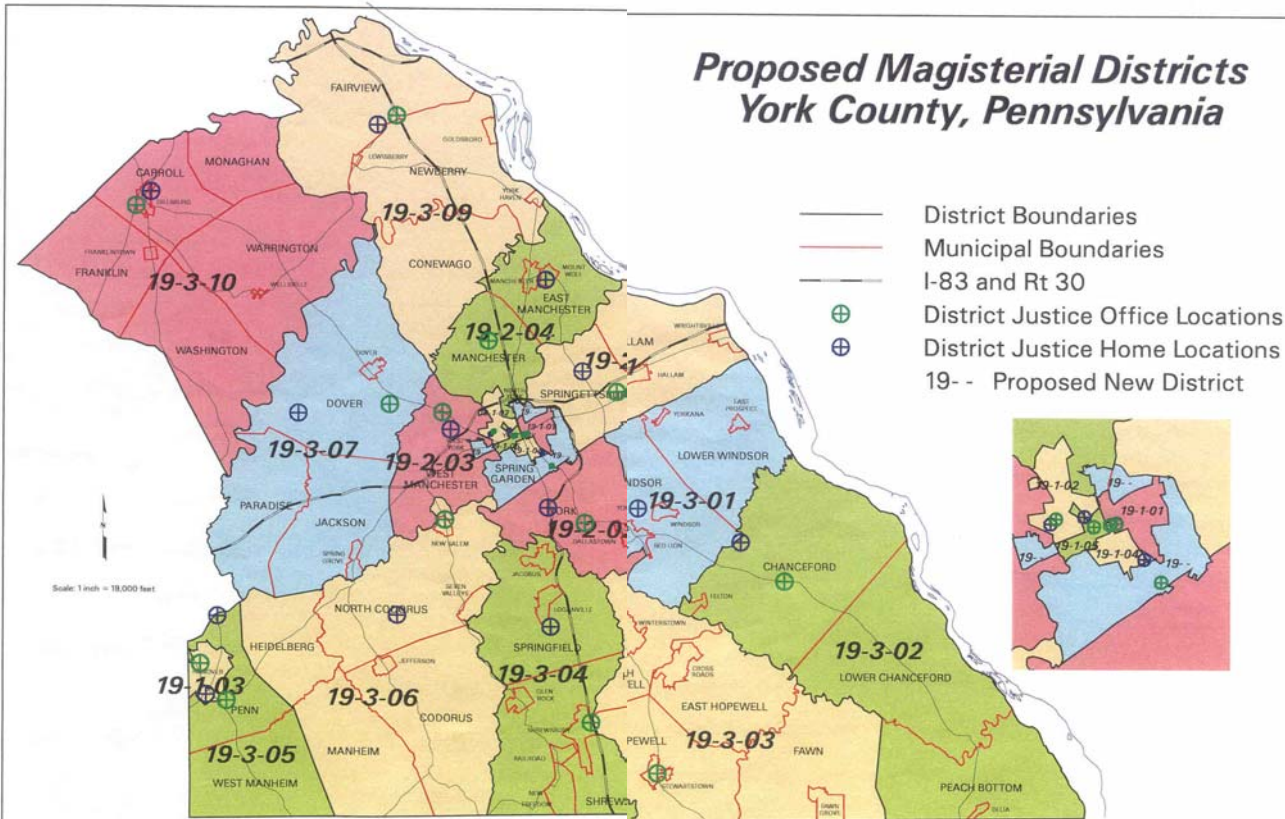

Proposed Magisterial Districts York County, Pennsylvania

- District Boundaries
- Municipal Boundaries
- I-83 and Rt 30
- ⊕ District Justice Office Locations
- ⊕ District Justice Home Locations
- 19- - Proposed New District